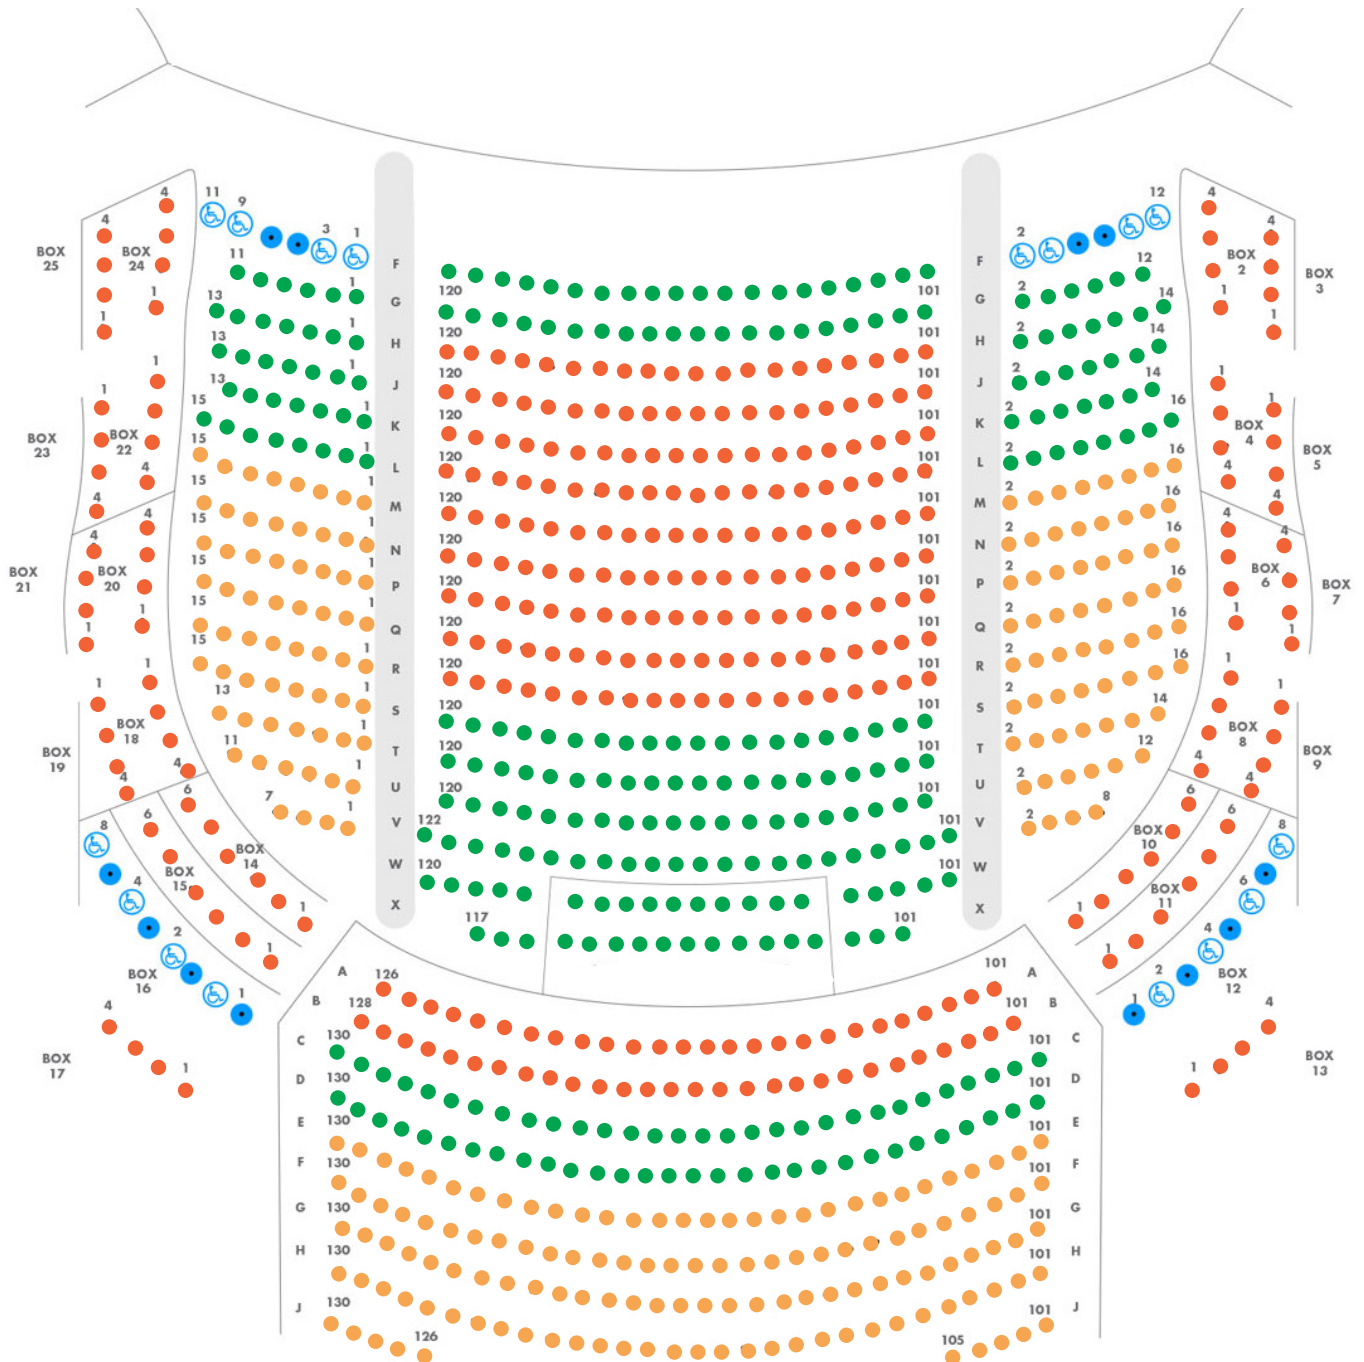

Stage Orchestra

VERIZON HALL

TIER 1

 **ADA Wheelchair Seating**
 **Companion Seating**

The Kimmel Center welcomes patrons with disabilities, and is wheelchair-accessible. In order for us to best accommodate your request, please call 215-893-1999 or email patronservices@ticketphiladelphia.org.