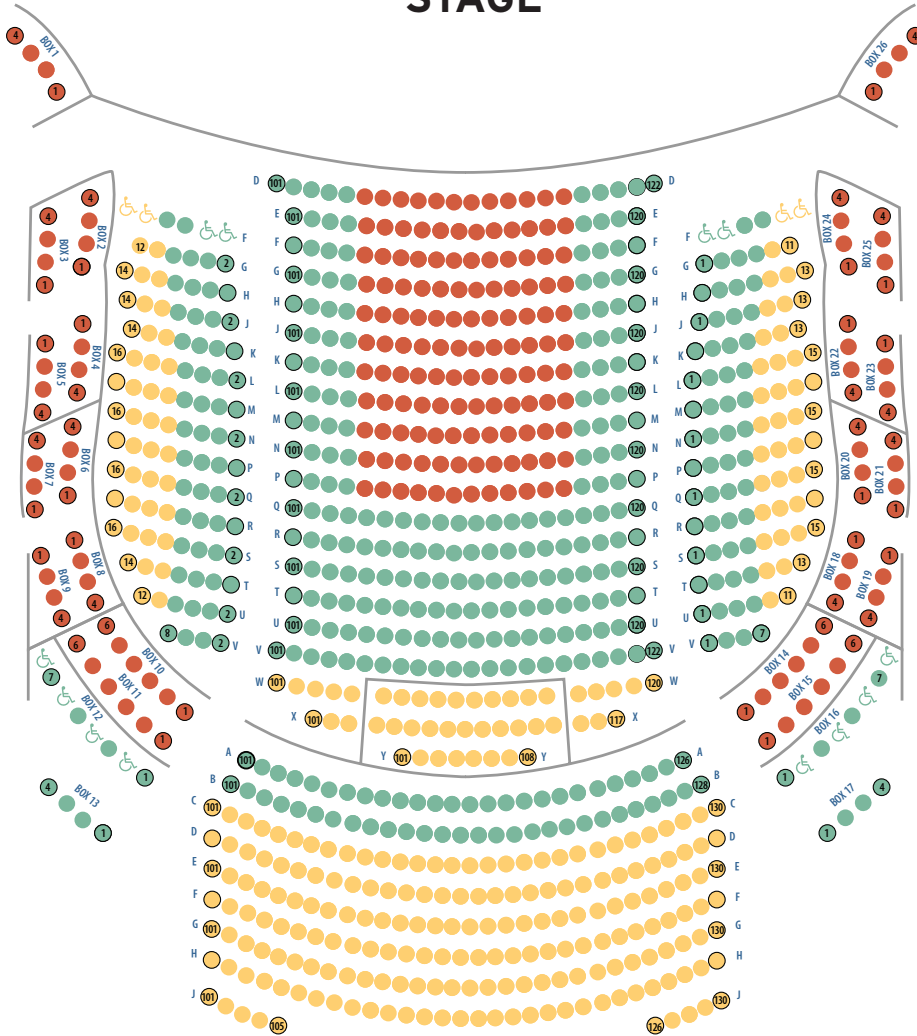

# Verizon Hall Kimmel Cultural Campus

● PRICE ZONE 1

● PRICE ZONE 2

● PRICE ZONE 3

## Orchestra Level STAGE

## Tier 1 STAGE